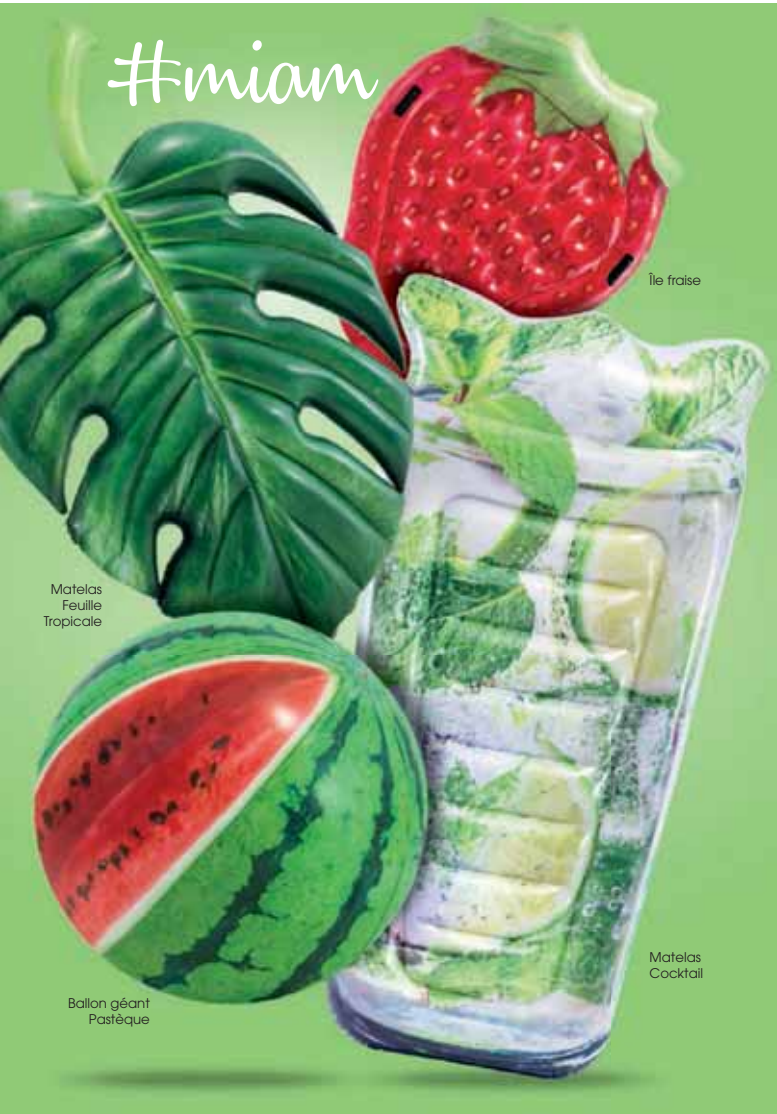

A photograph of two young women in bikinis standing in shallow water next to a large, colorful inflatable ring. The ring has a marbled pattern of purple, blue, and white. The women are smiling and holding onto the ring. The background is a clear blue sky and water.

Communiqué de presse  
2019

JEUX  
D'ÉTÉ

INTEX

#miam

Île fraise

Matelas  
Feuille  
Tropicale

Ballon géant  
Pastèque

Matelas  
Cocktail